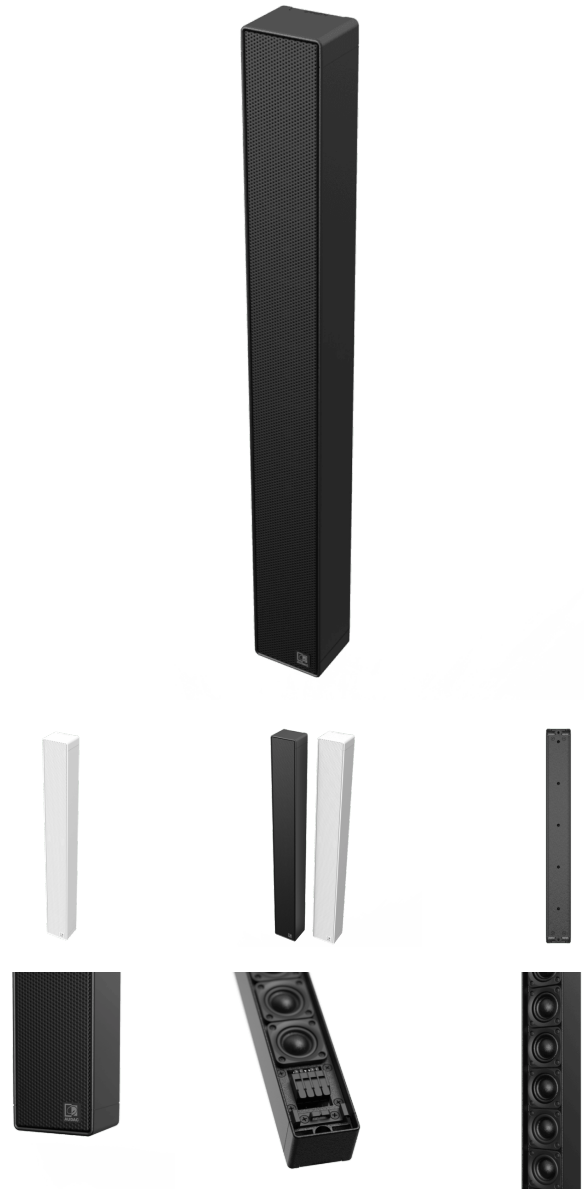

Product information:

The VIRO-C series delivers compact line array performance in an ultra-slim architectural form. Designed for precise speech intelligibility and consistent high SPL coverage, VIRO-C is ideal for high-end corporate spaces, retail environments, residential interiors, and yachting applications where sound quality and aesthetics must align seamlessly.

Featuring custom engineered 1.3 inch drivers, precise pattern control, and a wide 160 degree horizontal dispersion, the VIRO-C series ensures predictable in room performance with excellent clarity throughout the space. The aluminum housing supports ThermalDrive protection, maintaining stable operation under continuous load, while the integrated protection circuit safeguards long term reliability.

With a tool free click on grill, Snapconnect wiring, internal impedance switching, and versatile mounting options including a flush mount solution in development, the VIRO-C series combines refined installation with powerful, controlled sound in a discreet architectural design.

Applications:

- Corporate
- Education
- Residential
- Retail

Impedance:

Ω 8 Ohm Ω 32 Ohm

Usage:

Indoor