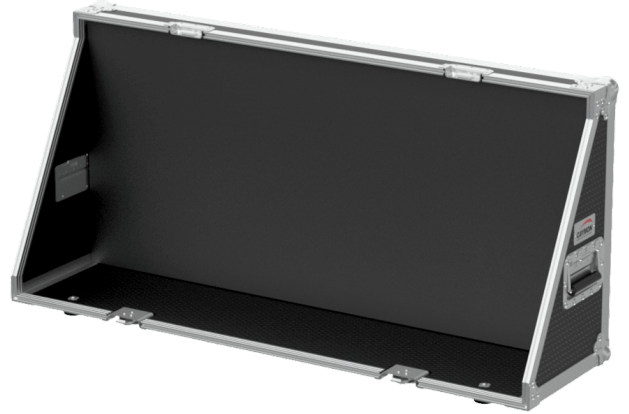

### Product information:

This portable display lets you present the AUDAC surface mount loudspeakers in the most unique & convenient way possible to your customers.

Not only is it easy to install, it also proves perfect for on-the-road seminars and presentations. 2 x speakON connectors are integrated in the specially designed CAYMON flightcase so installation and setup on location are quick and effortless. For the installation of the IMEO1, additional powerCON TRUE1 and XLR connectors are provided as well.

### System specifications:

Connectors	Input	
		1 x PowerCON TRUE1 to IEC C7 connector
		1 x XLR to 3,5mm jack
		2 x SpeakON 4P with 2x RZ15 cable built-in

### Product Features:

Dimensions	45.039 x 21.42 x 16.54 " (W x H x D) (With ball corners)
	43.35 x 19.72 x 14.84 " (W x H x D) (Internal dimensions)
	43.11 x 19.094 " (W x H) (Backplate)
Construction	0.35 " high-quality plywood
Finish	ProShield™ top layer
Handles	4 x Medium heavy-duty (Penn Elcom H7154Z)
Latches	4 x Medium MOL™ (Penn Elcom L907/928/10)