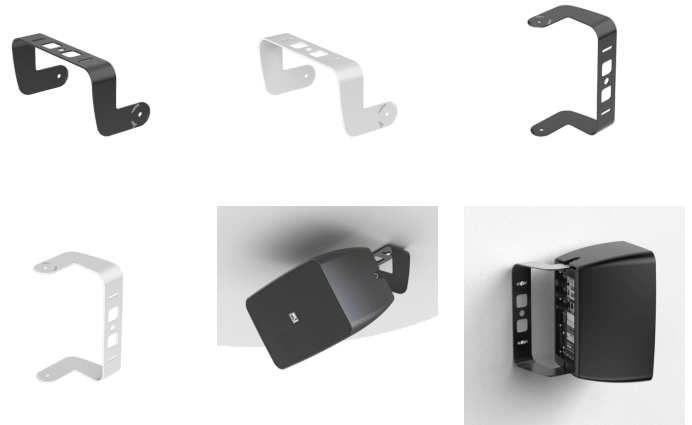

### Highlights:

- For horizontal and vertical placement
- Ceiling mount possibilities

### Product information:

You can rely on the MBK455 angled mounting bracket set\* for an extra inclination of 90° for the ARES5A when needed. This 90° bracket makes it possible to mount the ARES5A set to a smartboard or trolley neatly concealing the bracket away. The MBK455 is also perfectly suited for mounting to various ceiling surfaces.

### Product Features:

Mounting	90° (central position) ± 30° up & 45° down tilt
Weight	1.014 lb (pair)
Construction	Zinc plated steel 2 mm
Finish	Structured powder coating
Colours	Black (RAL9005) (MBK455/B)
	White (RAL9003) (MBK455/W)