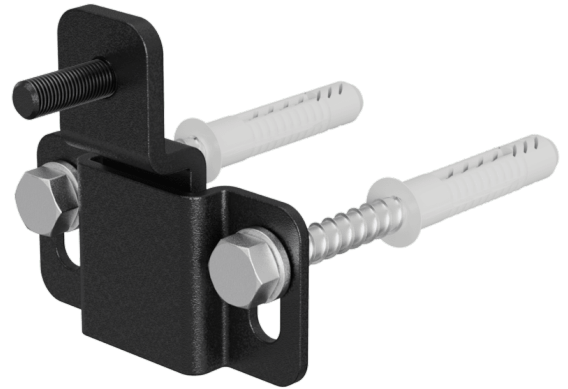

Product information:

The MBK102 is a mounting bracket that can be used to mount different kinds of bass cabinets with a limited size and weight. The simple, nevertheless very efficient principle provides an easy and quick installation. It is based on two protruding wall brackets and an L-bracket which have to be installed against the wall on the desired location. Two metal hooks and a rubber foot have to be fixed to the provided points on the bass cabinet, using the included screws. Subsequently, the metal hooks have to be hooked into the protruding part of the wall brackets while the rubber foot slides over the L-bracket, preventing accidental lift-out of the cabinet.

Variants:

- MBK102/B - Black version