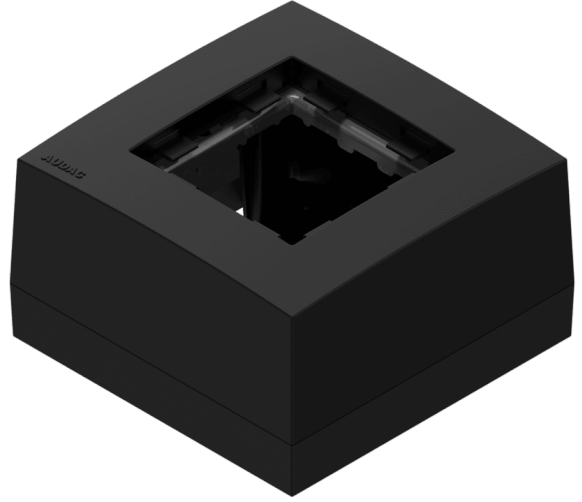

CP45BOX1

Surface mount box for 45x45 standard range

Product information:

Surface mount box for 45X45 standard range

Variants:

- CP45BOX1/W - White version