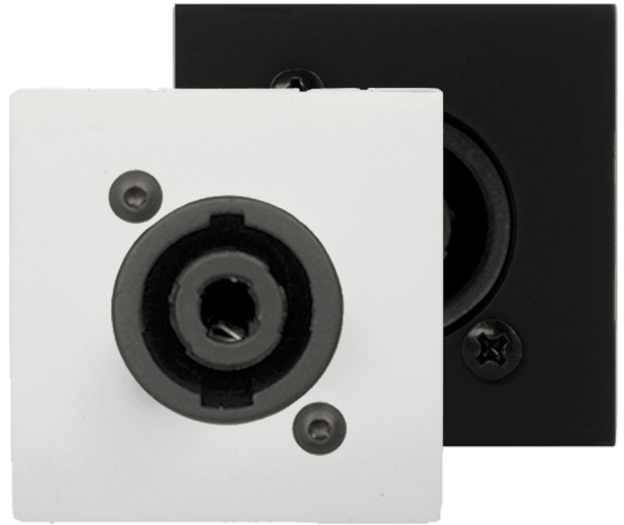

## Product information:

---

Connection plate with Neutrik Speakon connector, designed to be used with bTicino installation materials. Available in Black (/B) & White (/W). (Mounting frame and cover plate not included)

## Variants:

---

- CP43SPE/W - White version